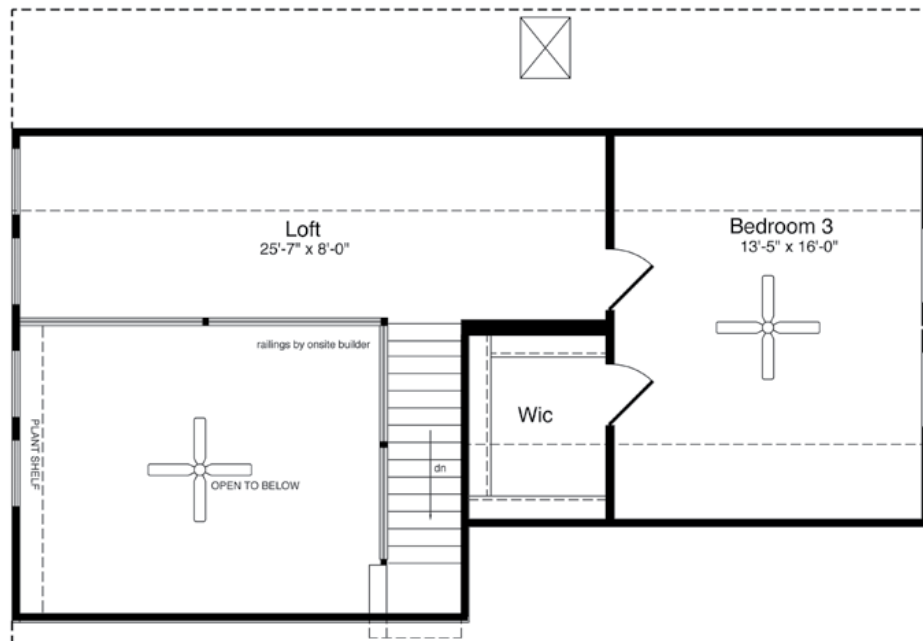

1,628 SQUARE FEET  
3 BEDROOMS  
2 FULL BATHS

*The unique* kitchen/dining room combination opens into a spectacular living room in this chalet-style Cape Cod. The first floor also provides two bedrooms and two baths. The home's suggested second floor has a third bedroom and a loft overlooking the living room.

# WATERVILLE

1,628 SQUARE FEET  
3 BEDROOMS  
2 FULL BATHS

FIRST FLOOR

SECOND FLOOR