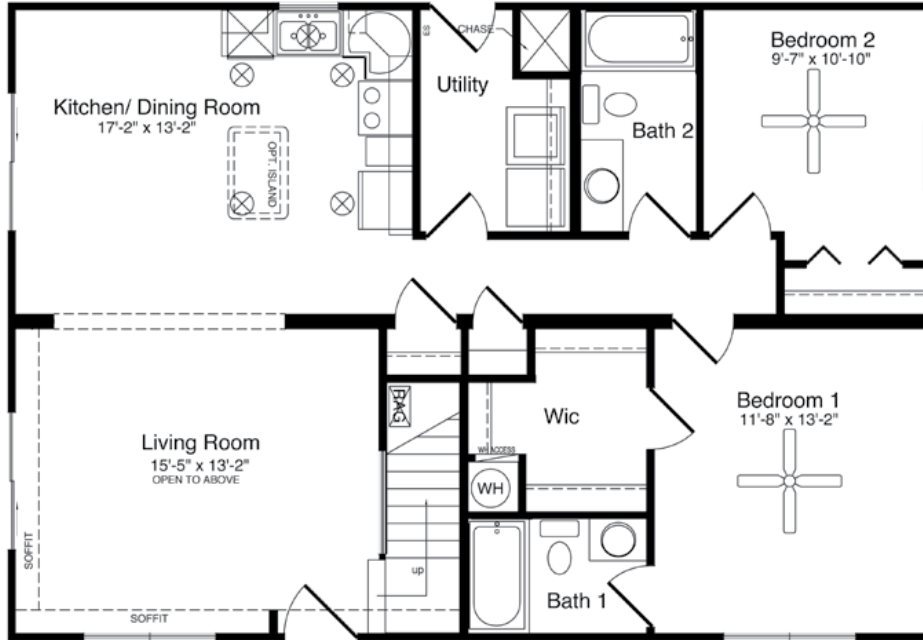

1,628 SQUARE FEET  
3 BEDROOMS  
2 FULL BATHS

*The unique* kitchen/dining room combination opens into a spectacular living room in this chalet-style Cape Cod. The first floor also provides two bedrooms and two baths. The home's suggested second floor has a third bedroom and a loft overlooking the living room.

# WATERVILLE

1,628 SQUARE FEET  
3 BEDROOMS  
2 FULL BATHS

FIRST FLOOR

SECOND FLOOR