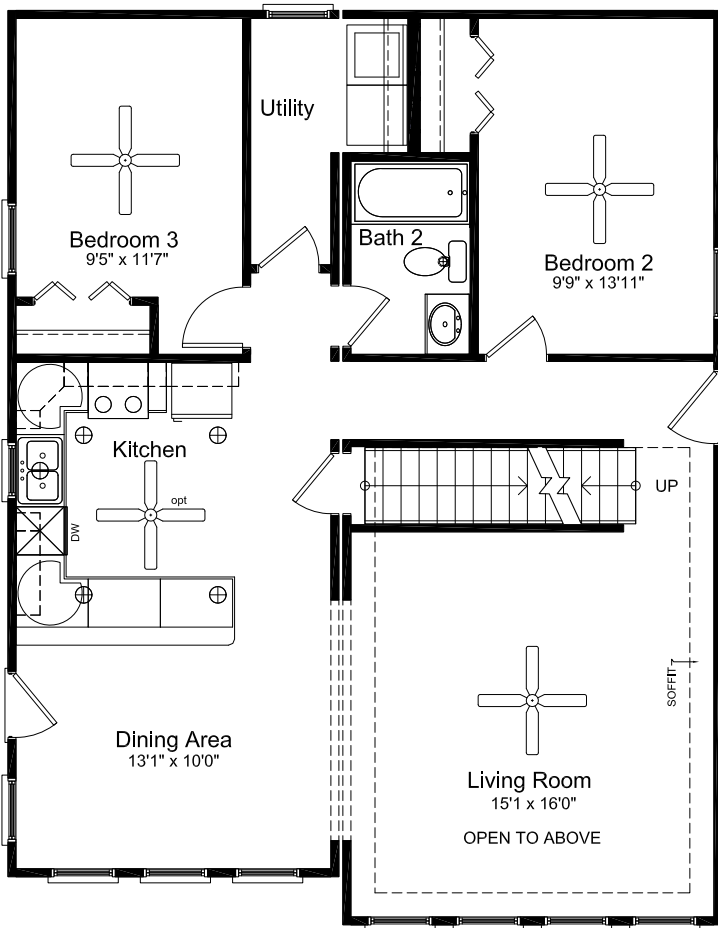

1,850 SQUARE FEET
3 BEDROOMS
2 FULL BATHS

Invite friends and family to enjoy the soaring ceilings and full dining and living areas of the 1,850-square-foot Montgomery. It features two full bathrooms, two downstairs bedrooms, a master bedroom upstairs and large loft that could serve as an additional guest room, office, playroom and more. The Montgomery brings the feel of a traditional home to your place at the lake.

UWHARRIE HAVEN
AT LAKE TILLERY

THE MONTGOMERY

1,850 SQUARE FEET
3 BEDROOMS
2 FULL BATHS

FIRST FLOOR

SECOND FLOOR