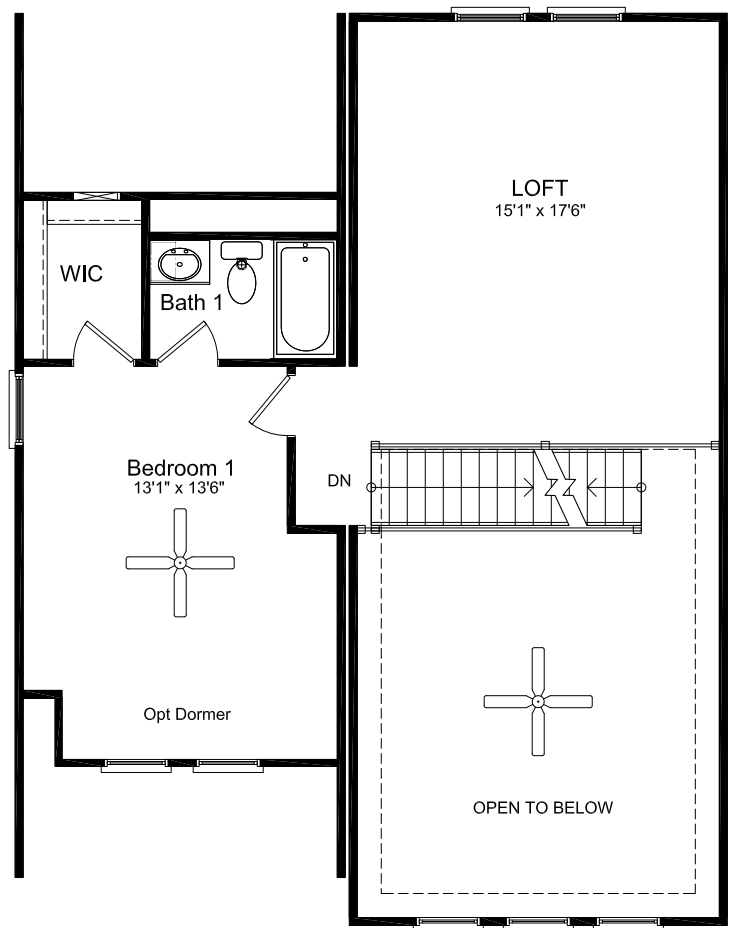

1,850 SQUARE FEET
3 BEDROOMS
2 FULL BATHS

Invite friends and family to enjoy the soaring ceilings and full dining and living areas of the 1,850-square-foot Montgomery. It features two full bathrooms, two downstairs bedrooms, a master bedroom upstairs and large loft that could serve as an additional guest room, office, playroom and more. The Montgomery brings the feel of a traditional home to your place at the lake.

UWHARRIE HAVEN
AT LAKE TILLERY

THE MONTGOMERY

1,850 SQUARE FEET
3 BEDROOMS
2 FULL BATHS

FIRST FLOOR

SECOND FLOOR