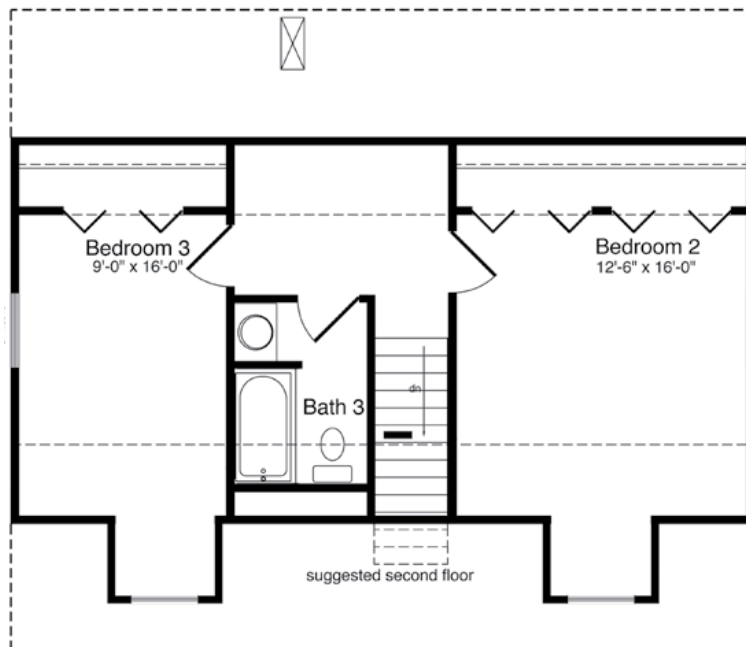

1,428 SQUARE FEET
3 BEDROOMS
2 FULL BATHS & 1 HALF BATH

The kitchen/dining room combination will certainly be the family gathering spot in the Sunset. The first-floor design also offers a living room, half bath and the master suite. The suggested second floor design provides the home's additional full bath and two bedrooms.

1,428 SQUARE FEET
3 BEDROOMS
2 FULL BATHS & 1 HALF BATH

FIRST FLOOR

SECOND FLOOR