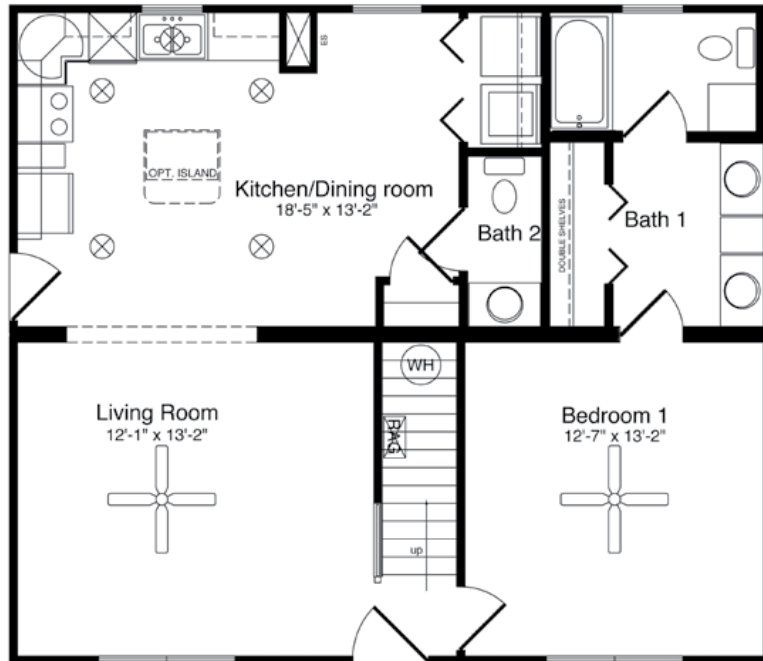

1,428 SQUARE FEET
3 BEDROOMS
2 FULL BATHS & 1 HALF BATH

The kitchen/dining room combination will certainly be the family gathering spot in the Sunset. The first-floor design also offers a living room, half bath and the master suite. The suggested second floor design provides the home's additional full bath and two bedrooms.

1,428 SQUARE FEET
3 BEDROOMS
2 FULL BATHS & 1 HALF BATH

FIRST FLOOR

SECOND FLOOR