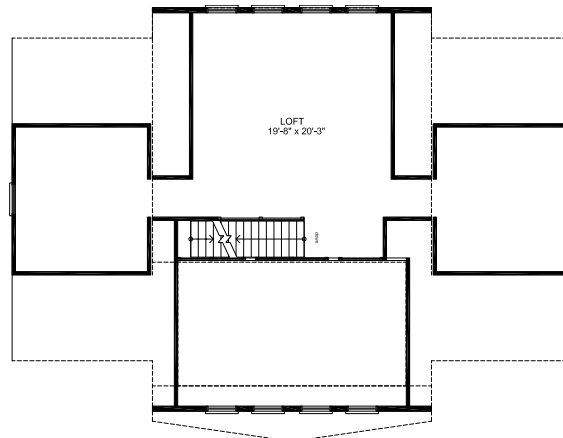

1,997 SQUARE FEET
2/3 BEDROOMS
2 FULL BATHS
LARGE LOFT

This spectacular three-bedroom, two and one-half bath vacation home offers 1,997 square feet of living space. Expansive panes of glass fill the cathedral living room with grand views of the great outdoors. Morrow is also as functional as it is beautiful, with plentiful closet space in the master suite, pantry space galore in the kitchen, as well as a large, family-friendly utility room. The loft above the living room with an open railing to the room below is one of Morrow's defining features.

UWHARRIE HAVEN
AT LAKE TILLERY

MORROW

1,997 SQUARE FEET
2/3 BEDROOMS
2 FULL BATHS
LARGE LOFT

FIRST FLOOR

LOFT
NOT TO SCALE